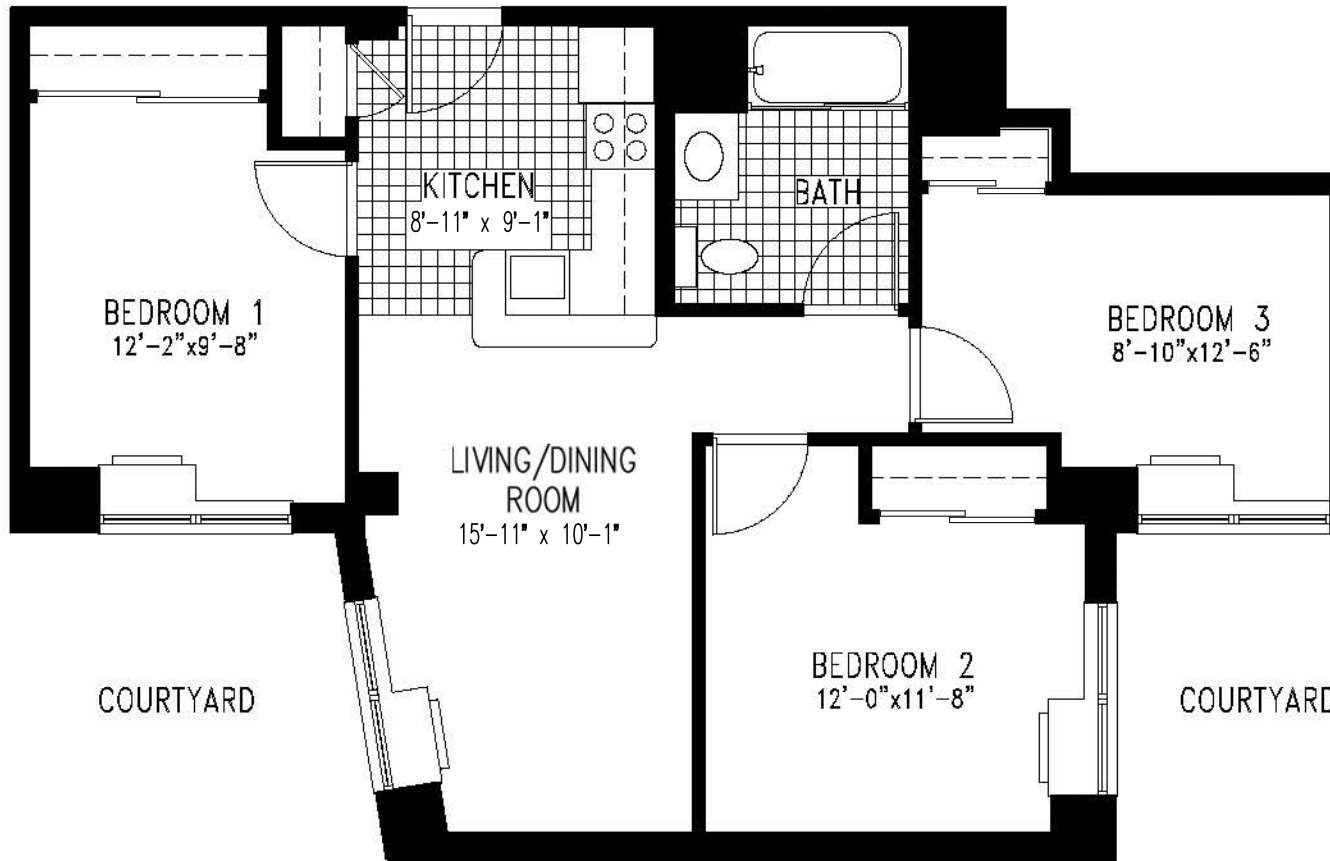

COLLEGETOWN CROSSING

3 BEDROOM, 1 BATH
TYPE K, FLOOR 2-6

307 College Ave, Ithaca, New York

DRAWING NOT TO SCALE

Key Plan All dimensions approximate and may vary
Errors and omissions excepted