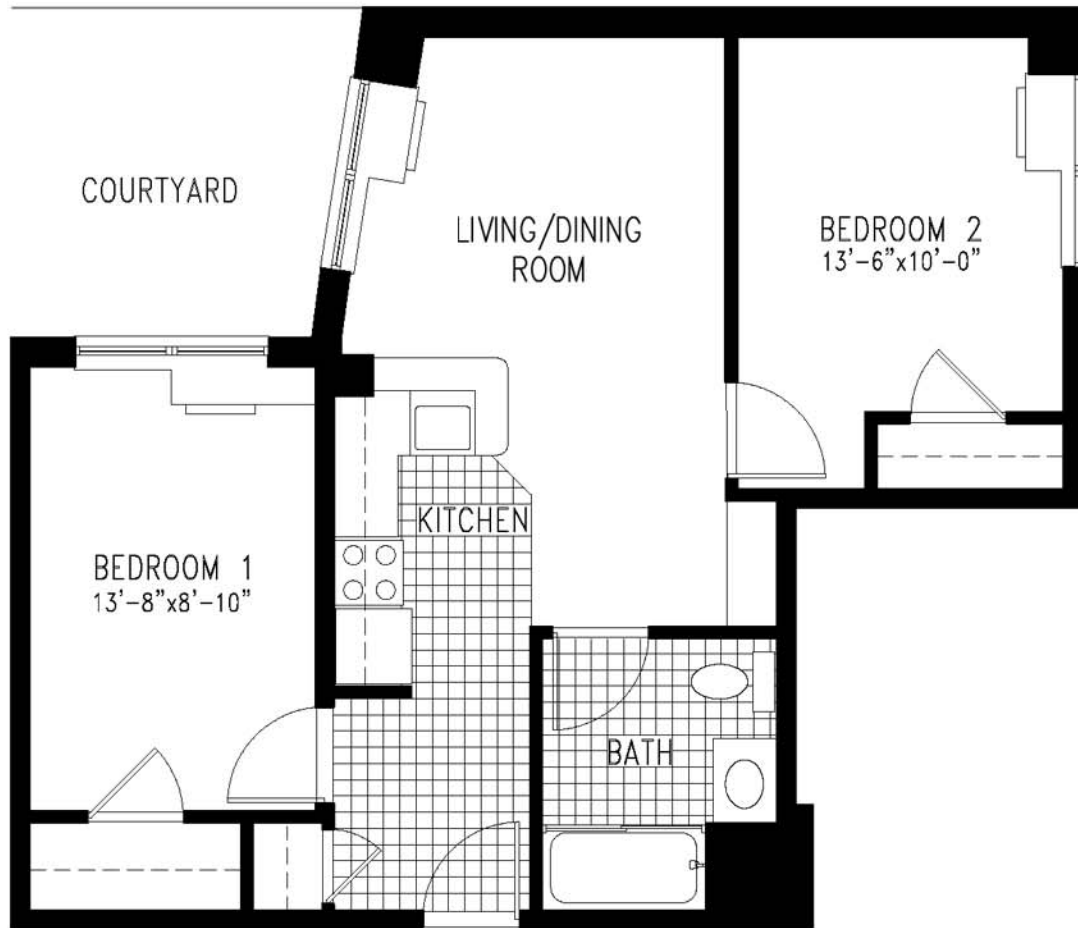

# COLLEGETOWN CROSSING

2 BEDROOM, 1 BATH  
TYPE B, FLOOR 2

307 College Ave, Ithaca, New York

DRAWING NOT TO SCALE

**Key Plan** All dimensions approximate and may vary  
Errors and omissions excepted

# COLLEGETOWN CROSSING

2 BEDROOM, 1 BATH  
TYPE D, FLOOR 2-6

307 College Ave, Ithaca, New York

DRAWING NOT TO SCALE

**Key Plan** All dimensions approximate and may vary  
Errors and omissions excepted

# COLLEGETOWN CROSSING

2 BEDROOM, BATH  
TYPE E, FLOOR 2-6

307 College Ave, Ithaca, New York

DRAWING NOT TO SCALE

Key Plan All dimensions approximate and may vary  
Errors and omissions excepted

# COLLEGETOWN CROSSING

2 BEDROOM, 1 BATH  
TYPE L, FLOOR 5-6

307 College Ave, Ithaca, New York

DRAWING NOT TO SCALE

**Key Plan** All dimensions approximate and may vary  
Errors and omissions excepted