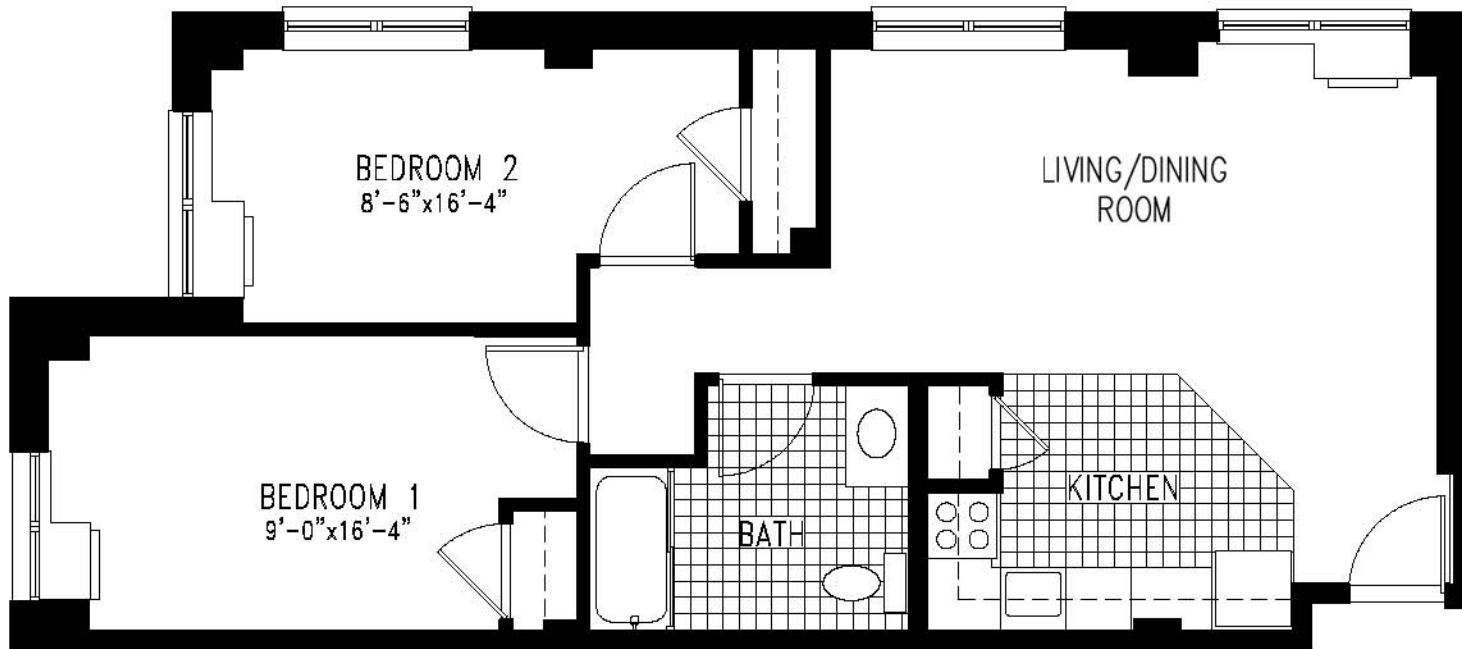

# COLLEGETOWN CROSSING

2 BEDROOM, 1 BATH  
TYPE B, FLOOR 2

307 College Ave, Ithaca, New York

DRAWING NOT TO SCALE

**Key Plan** All dimensions approximate and may vary  
Errors and omissions excepted

# COLLEGETOWN CROSSING

2 BEDROOM, 1 BATH  
TYPE D, FLOOR 2-6

307 College Ave, Ithaca, New York

DRAWING NOT TO SCALE

**Key Plan** All dimensions approximate and may vary  
Errors and omissions excepted

# COLLEGETOWN CROSSING

2 BEDROOM, BATH  
TYPE E, FLOOR 2-6

307 College Ave, Ithaca, New York

DRAWING NOT TO SCALE

Key Plan All dimensions approximate and may vary  
Errors and omissions excepted

# COLLEGETOWN CROSSING

2 BEDROOM, 1 BATH  
TYPE L, FLOOR 5-6

307 College Ave, Ithaca, New York

DRAWING NOT TO SCALE

**Key Plan** All dimensions approximate and may vary  
Errors and omissions excepted