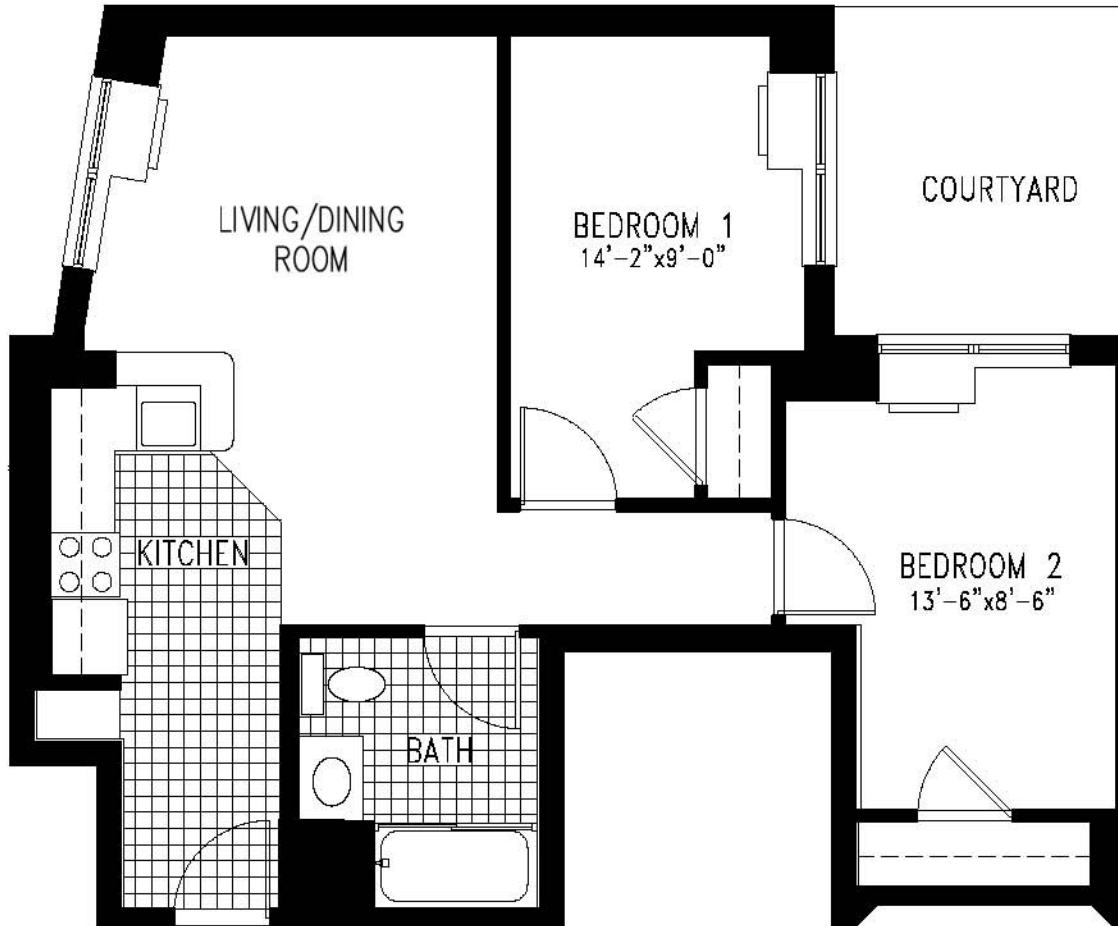

# COLLEGETOWN CROSSING

2 BEDROOM, 1 BATH  
TYPE B, FLOOR 2

307 College Ave, Ithaca, New York

DRAWING NOT TO SCALE

**Key Plan** All dimensions approximate and may vary  
Errors and omissions excepted

# COLLEGETOWN CROSSING

2 BEDROOM, 1 BATH  
TYPE D, FLOOR 2-6

307 College Ave, Ithaca, New York

DRAWING NOT TO SCALE

**Key Plan** All dimensions approximate and may vary  
Errors and omissions excepted

# COLLEGETOWN CROSSING

2 BEDROOM, BATH  
TYPE E, FLOOR 2-6

307 College Ave, Ithaca, New York

DRAWING NOT TO SCALE

Key Plan All dimensions approximate and may vary  
Errors and omissions excepted

# COLLEGETOWN CROSSING

2 BEDROOM, 1 BATH  
TYPE L, FLOOR 5-6

307 College Ave, Ithaca, New York

DRAWING NOT TO SCALE

**Key Plan** All dimensions approximate and may vary  
Errors and omissions excepted