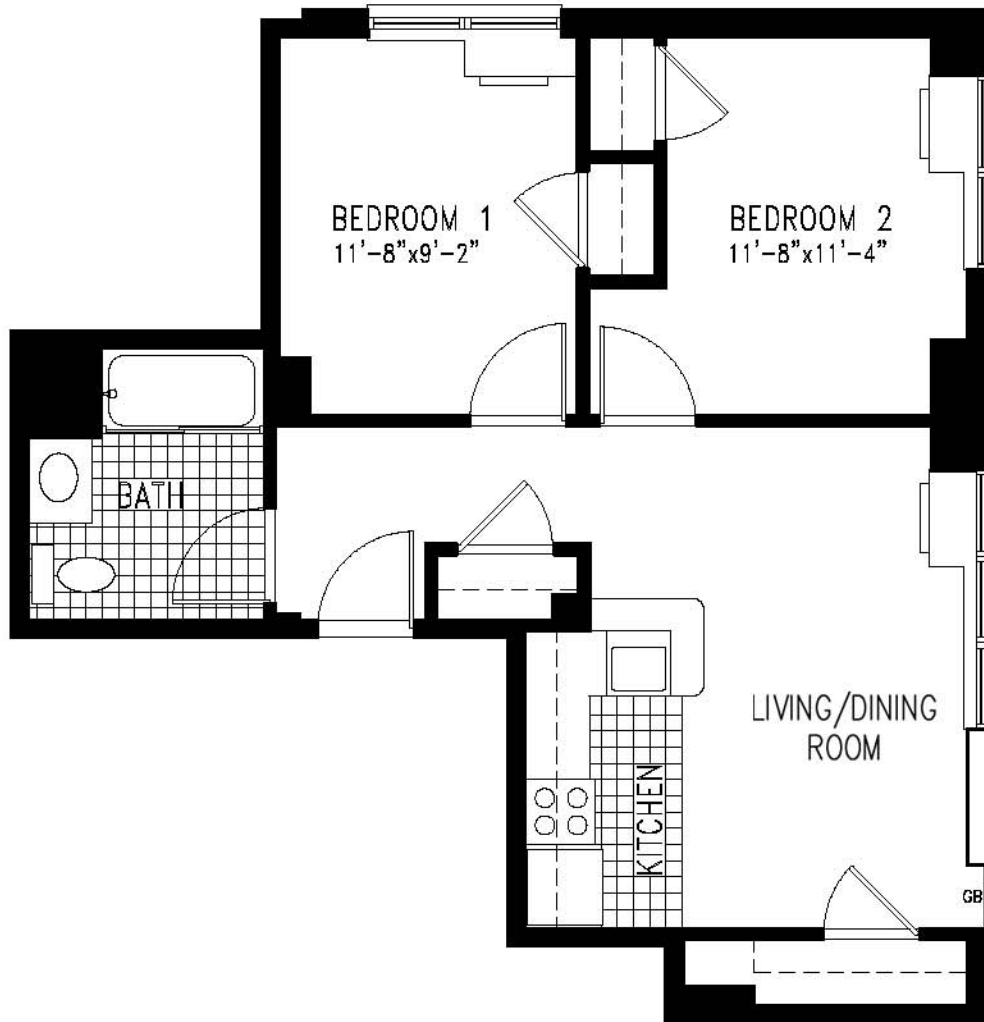

# COLLEGETOWN CROSSING

2 BEDROOM, 1 BATH  
TYPE B, FLOOR 2

307 College Ave, Ithaca, New York

DRAWING NOT TO SCALE

**Key Plan** All dimensions approximate and may vary  
Errors and omissions excepted

# COLLEGETOWN CROSSING

2 BEDROOM, 1 BATH  
TYPE D, FLOOR 2-6

307 College Ave, Ithaca, New York

DRAWING NOT TO SCALE

**Key Plan** All dimensions approximate and may vary  
Errors and omissions excepted

# COLLEGETOWN CROSSING

2 BEDROOM, BATH  
TYPE E, FLOOR 2-6

307 College Ave, Ithaca, New York

DRAWING NOT TO SCALE

Key Plan All dimensions approximate and may vary  
Errors and omissions excepted

# COLLEGETOWN CROSSING

2 BEDROOM, 1 BATH  
TYPE L, FLOOR 5-6

307 College Ave, Ithaca, New York

DRAWING NOT TO SCALE

**Key Plan** All dimensions approximate and may vary  
Errors and omissions excepted